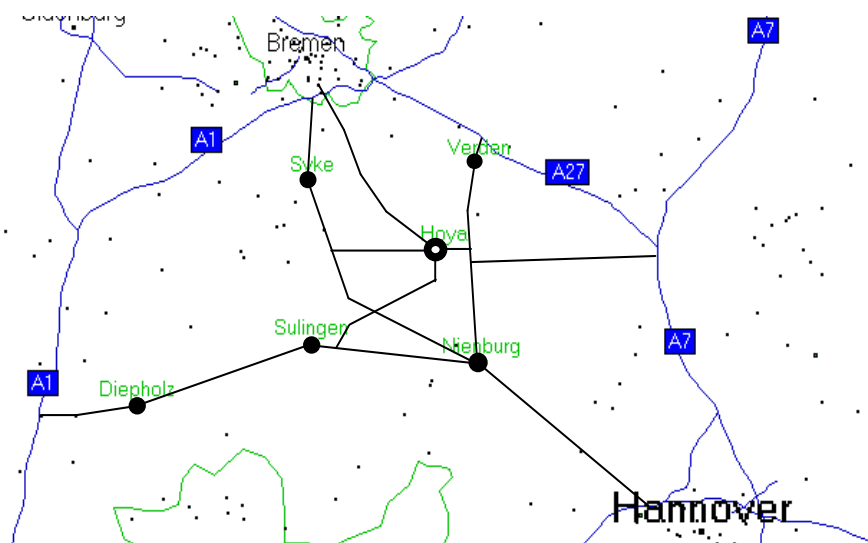

Route Description Smurfit Kappa Hoya

From Bremen to Hoya

1. Motorway and provincial road

From airport Bremen take direction A1. Approach towards Hamburg, at Bremer Kreuz take the A27 towards Hannover, drive A27 until Verden-Nord exit. From now on B215 in direction Nienburg, in Hassel turn right towards Hoya. You will see the mill on the right side.

2. Provincial road

From airport Bremen take direction A1, Weyhe / Dreieck respectively. **Turn not** to A1, but go over the motorway bridge towards Weyhe / Dreieck. Follow the road until Schwarme, Martfeld and Hoya. In Hoya take the bridge over the Weser in direction B215 (Hassel). You will find our mill at the eastly end of Hoya on the left side. A marker will show you the way to the main entrance of Smurfit Kappa Hoya.

From Hannover to Hoya

Motorway and provincial road

From airport Hannover in direction motorway Hamburg /Bremen. On A352 in towards interchange Hannover-Nord. Take the A7 direction Hamburg / Bremen. At interchange Walsrode turn right to A27 towards Bremen/Walsrode. Drive A27 until Verden-Nord exit. From now on B215 in direction Nienburg, in Hassel turn right towards Hoya. You will see the mill on the right side.

Wir wünschen Ihnen eine gute Anreise!

Smurfit Kappa